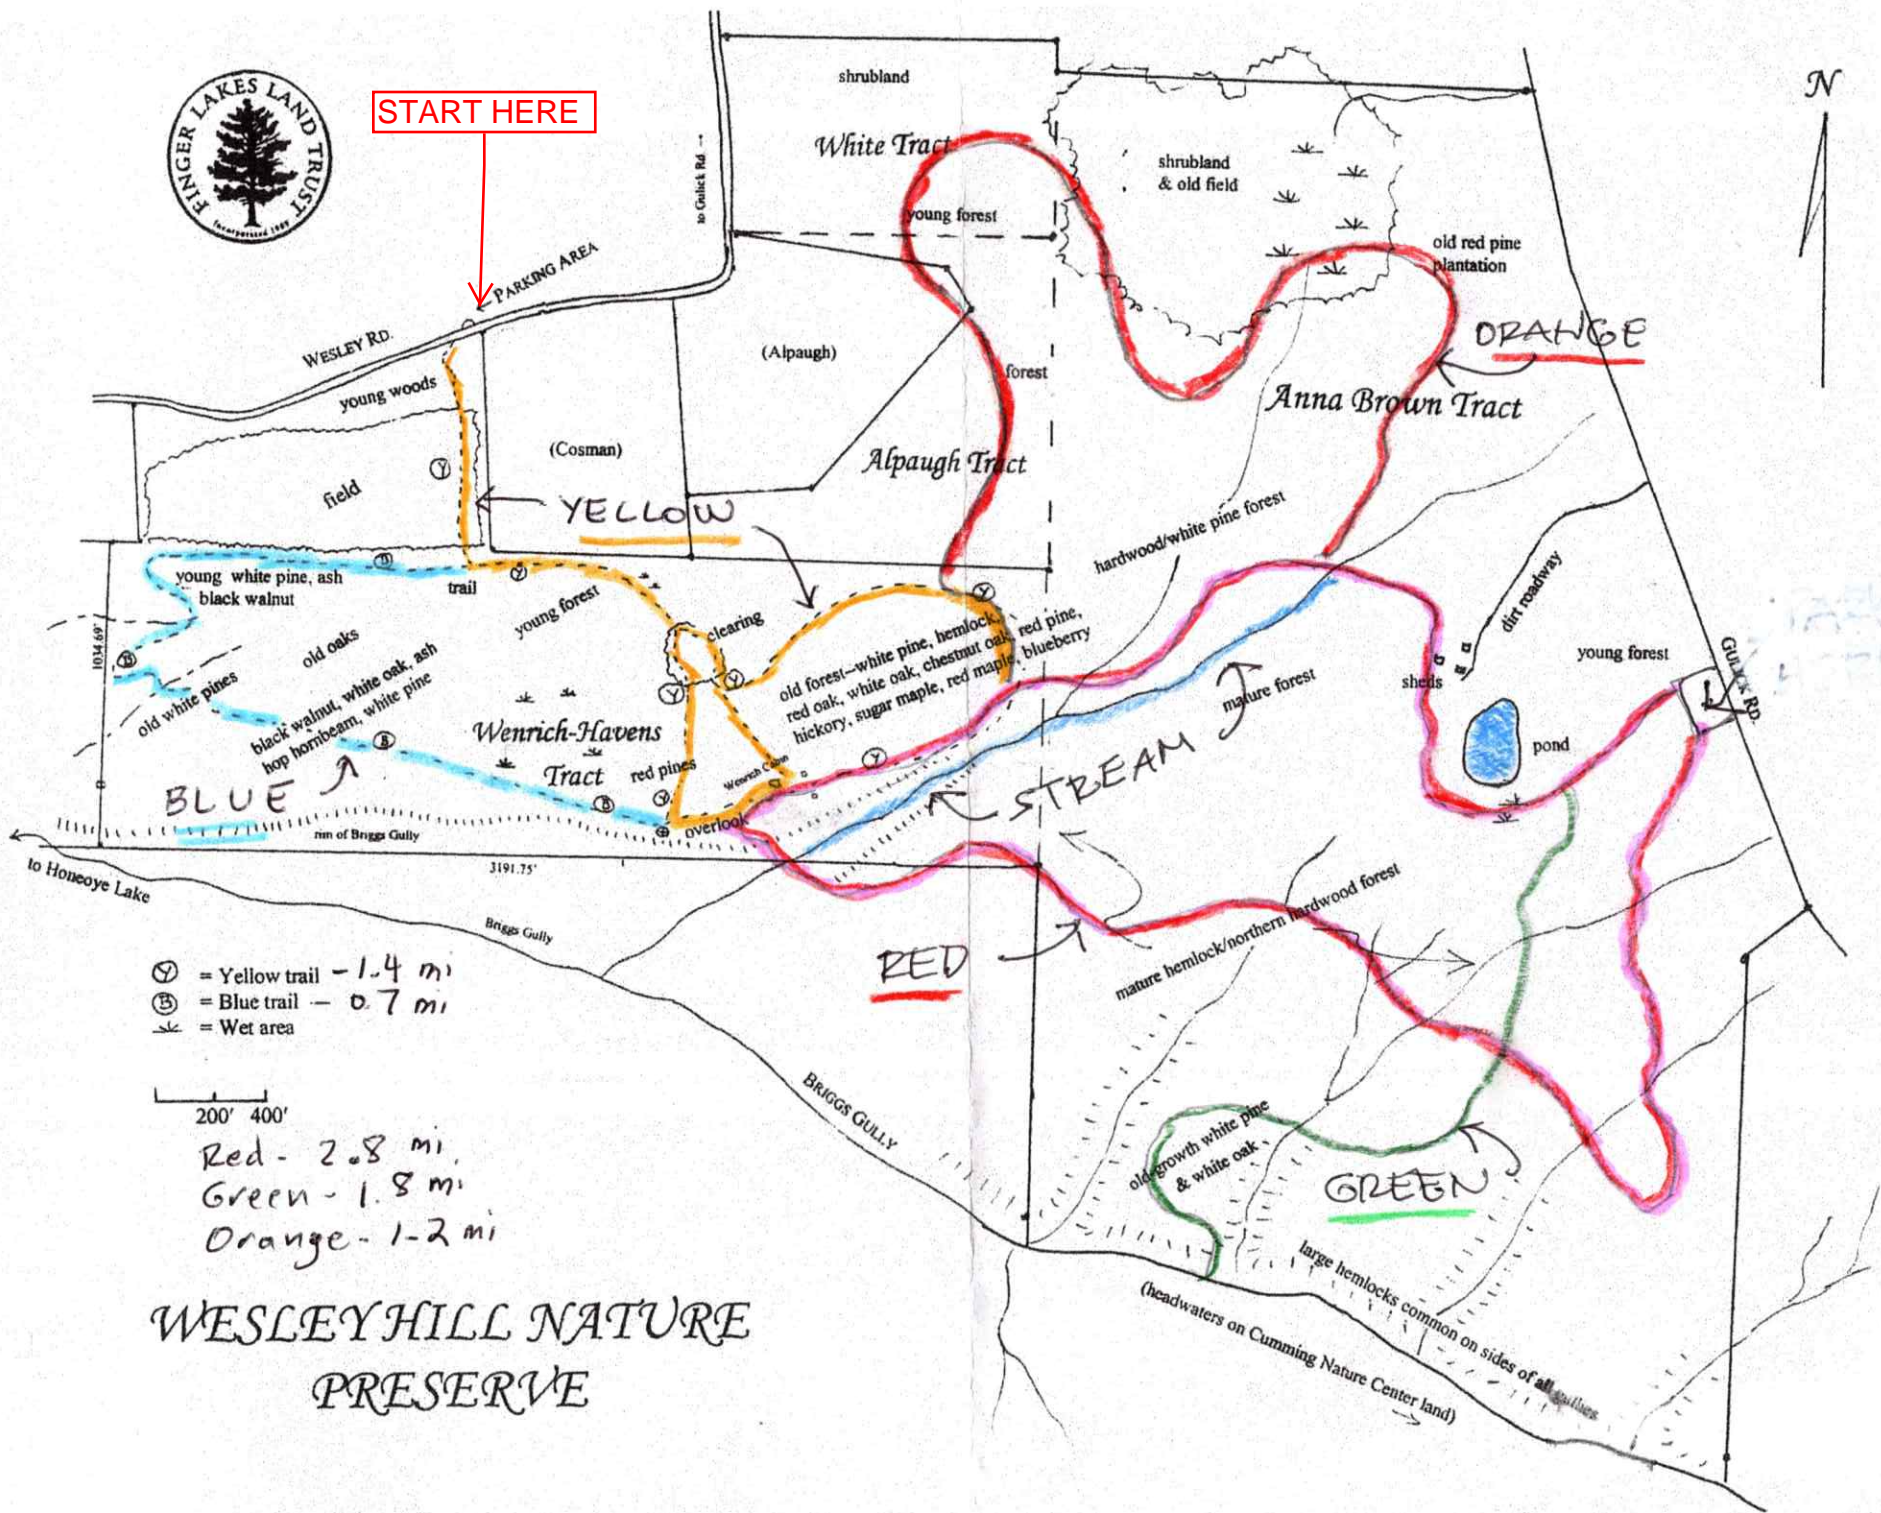

START HERE

- ⊙ = Yellow trail - 1.4 mi
- ⊕ = Blue trail - 0.7 mi
- ☁ = Wet area

200' 400'

Red - 2.8 mi  
 Green - 1.8 mi  
 Orange - 1-2 mi

WESLEYHILL NATURE PRESERVE